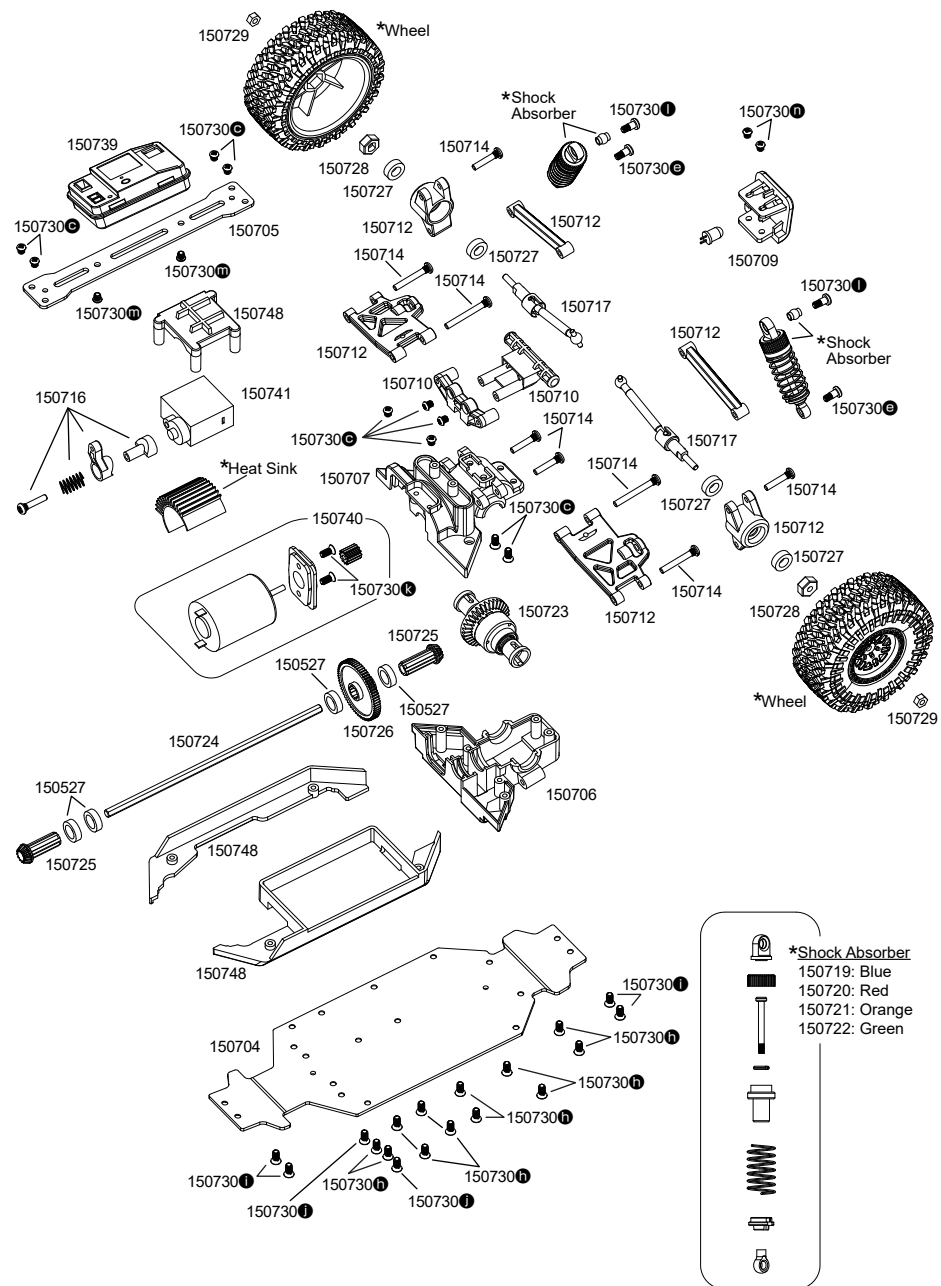

150730 Hardware Set

- A Pan Head TP. Screw 1.7x7mm
- B Pan Head TP. Screw 2.3x4mm
- C Pan Head TP. Screw 2.3x6mm
- D Pan Head TP. Screw 2.6x8mm
- E Pan Head Screw 3x10mm
- F Flat Head TP. Screw 2x6mm
- G Flat Head TP. Screw 2x10mm
- H Flat Head TP. Screw 2.3x6mm
- I Flat Head TP. Screw 2.3x8mm
- J Flat Head Screw 2x8mm
- K Flat Head Screw 3x8mm
- L Flanged TP. Screw 2x12mm
- M Flanged TP. Screw 2.3x6mm
- N Flanged TP. Screw 2.3x8mm
- O Step Screw 3x8mm
- P Step Screw 3x8mm