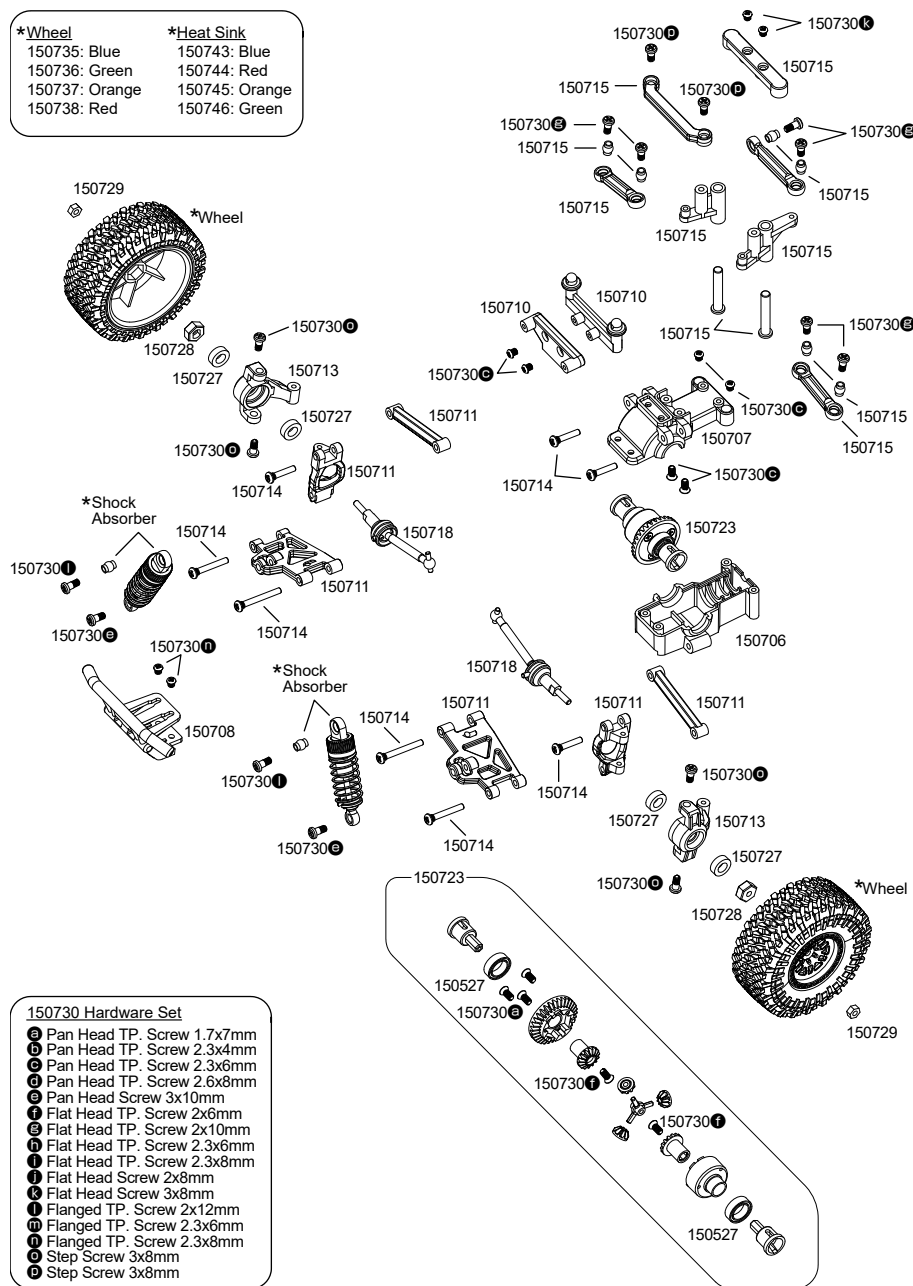

4

Parts List

Ersatzteilliste

Pièces détachées

Listado de piezas

Liste over dele

Delarlista

4-1

150730 Hardware Set

- A Pan Head TP. Screw 1.7x7mm
- B Pan Head TP. Screw 2.3x4mm
- C Pan Head TP. Screw 2.3x6mm
- D Pan Head TP. Screw 2.6x8mm
- E Pan Head Screw 3x10mm
- F Flat Head TP. Screw 2x6mm
- G Flat Head TP. Screw 2x10mm
- H Flat Head TP. Screw 2.3x6mm
- I Flat Head TP. Screw 2.3x8mm
- J Flat Head Screw 2x8mm
- K Flat Head Screw 3x8mm
- L Flanged TP. Screw 2x12mm
- M Flanged TP. Screw 2.3x6mm
- N Flanged TP. Screw 2.3x8mm
- O Step Screw 3x8mm
- P Step Screw 3x8mm