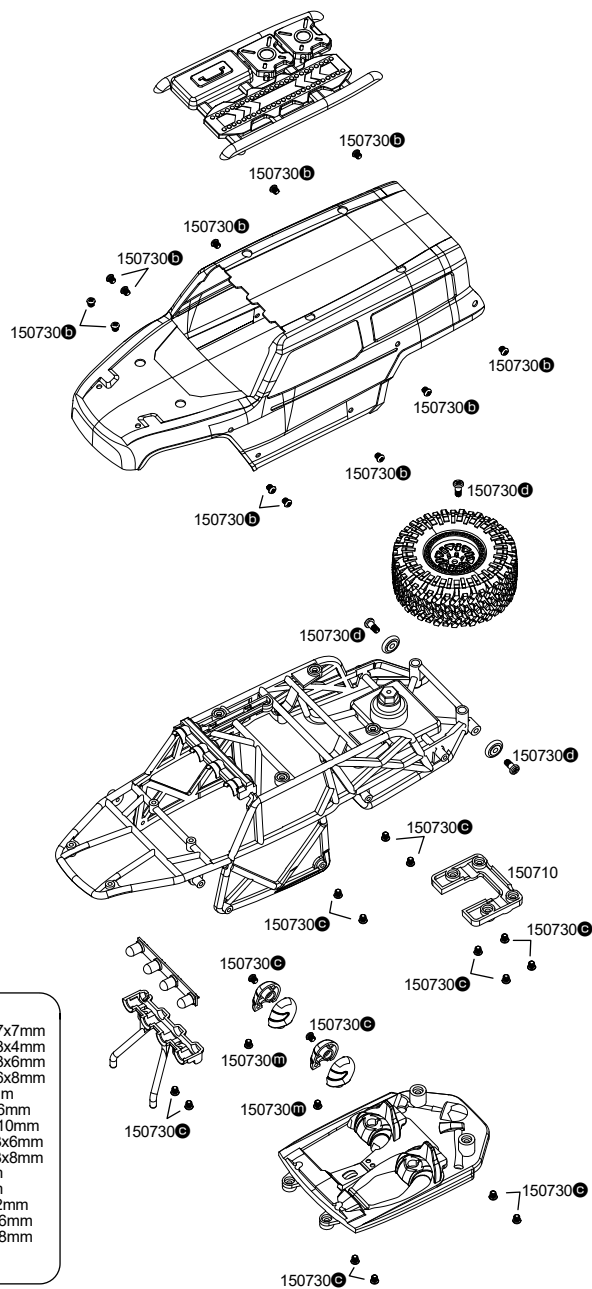

150730 Hardware Set

- A Pan Head TP. Screw 1.7x7mm
- B Pan Head TP. Screw 2.3x4mm
- C Pan Head TP. Screw 2.3x6mm
- D Pan Head TP. Screw 2.6x8mm
- E Pan Head Screw 3x10mm
- F Flat Head TP. Screw 2x6mm
- G Flat Head TP. Screw 2x10mm
- H Flat Head TP. Screw 2.3x6mm
- I Flat Head TP. Screw 2.3x8mm
- J Flat Head Screw 2x8mm
- K Flat Head Screw 3x8mm
- L Flanged TP. Screw 2x12mm
- M Flanged TP. Screw 2.3x6mm
- N Flanged TP. Screw 2.3x8mm
- O Step Screw 3x8mm
- P Step Screw 3x8mm