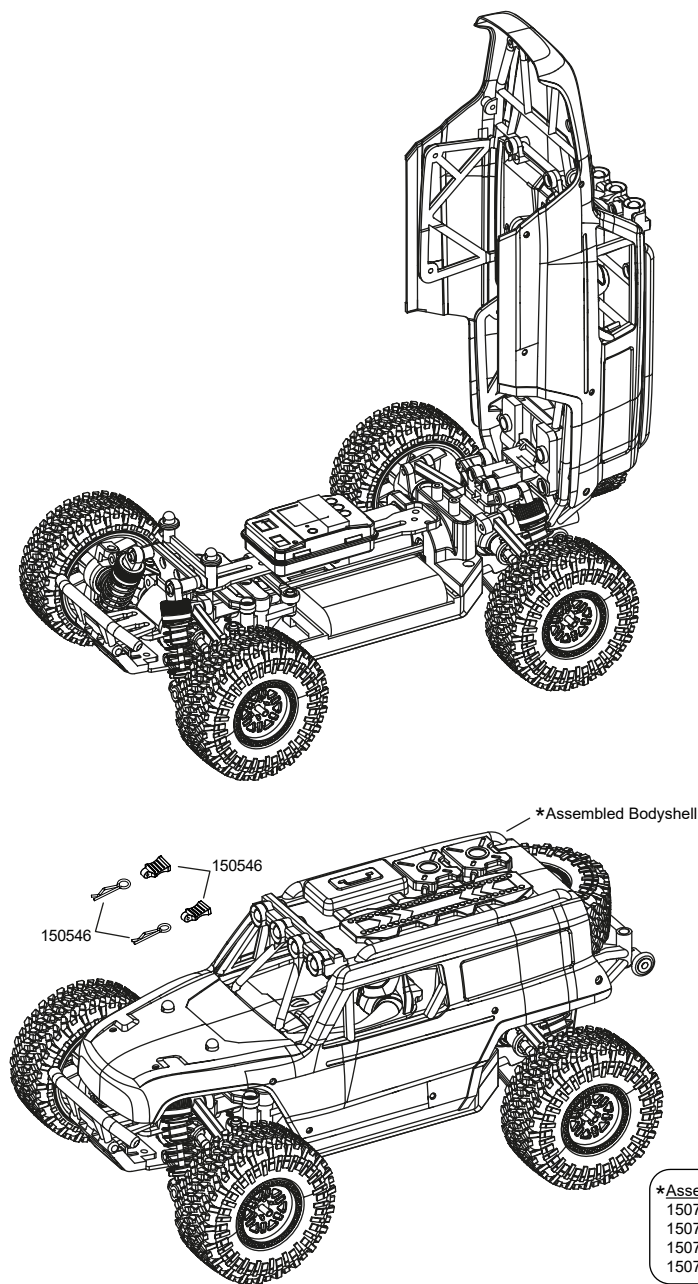

150730 Hardware Set

- A Pan Head TP. Screw 1.7x7mm
- B Pan Head TP. Screw 2.3x4mm
- C Pan Head TP. Screw 2.3x6mm
- D Pan Head TP. Screw 2.6x8mm
- E Pan Head Screw 3x10mm
- F Flat Head TP. Screw 2x6mm
- G Flat Head TP. Screw 2x10mm
- H Flat Head TP. Screw 2.3x6mm
- I Flat Head TP. Screw 2.3x8mm
- J Flat Head Screw 2x8mm
- K Flat Head Screw 3x8mm
- L Flanged TP. Screw 2x12mm
- M Flanged TP. Screw 2.3x6mm
- N Flanged TP. Screw 2.3x8mm
- O Step Screw 3x8mm
- P Step Screw 3x8mm